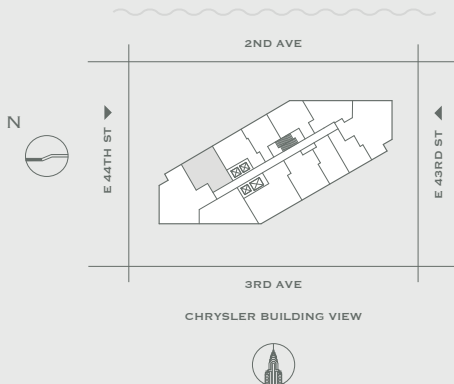

EAST RIVER VIEW

222 E 44TH STREET, NEW YORK, NY 10017 | 212.222.4344 | INFO@SUMMITNYC.COM | SUMMITNYC.COM

UNITS ARE SUBJECT TO FIELD VARIATIONS AND MAY HAVE MATERIAL DIFFERENCES FROM THE LAYOUT SHOWN. ALL MEASUREMENTS ARE APPROXIMATE. SEE LEASING AGENT FOR ADDITIONAL DETAILS AND INFORMATION. ANY AND ALL INFORMATION CONTAINED HEREIN IS SUBJECT TO CHANGE WITHOUT NOTICE.